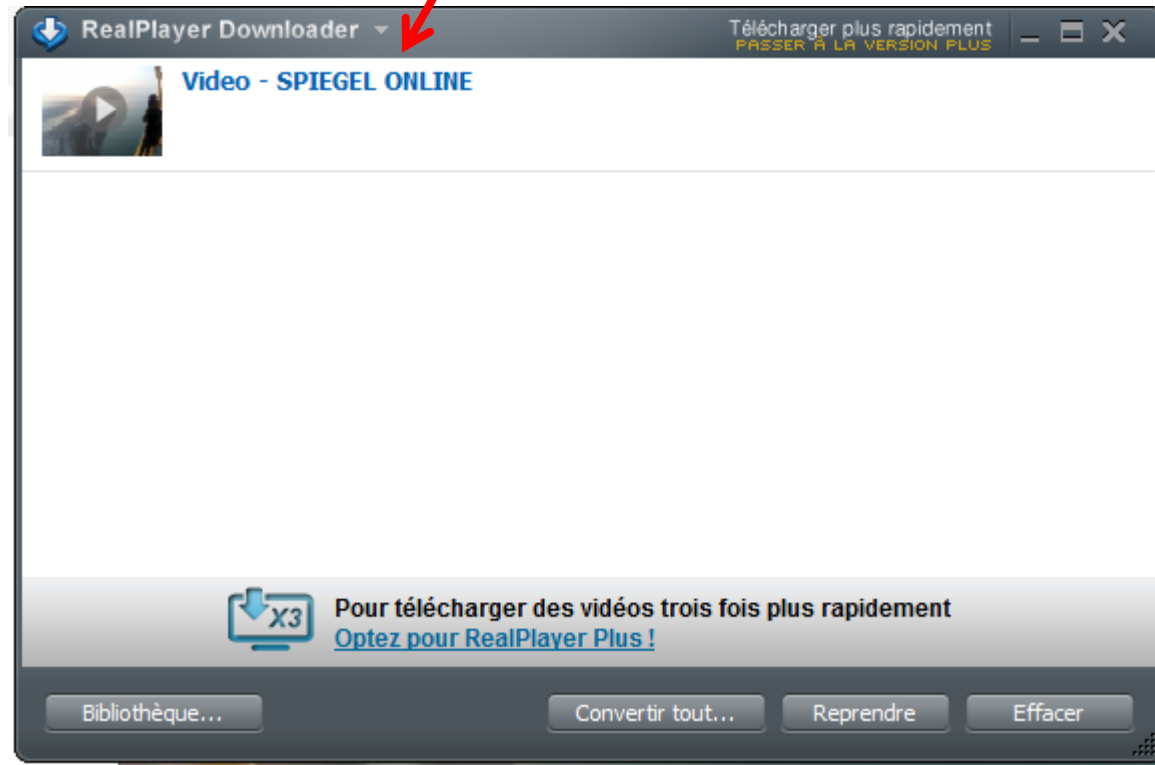

Elle est désormais totalement chargée.