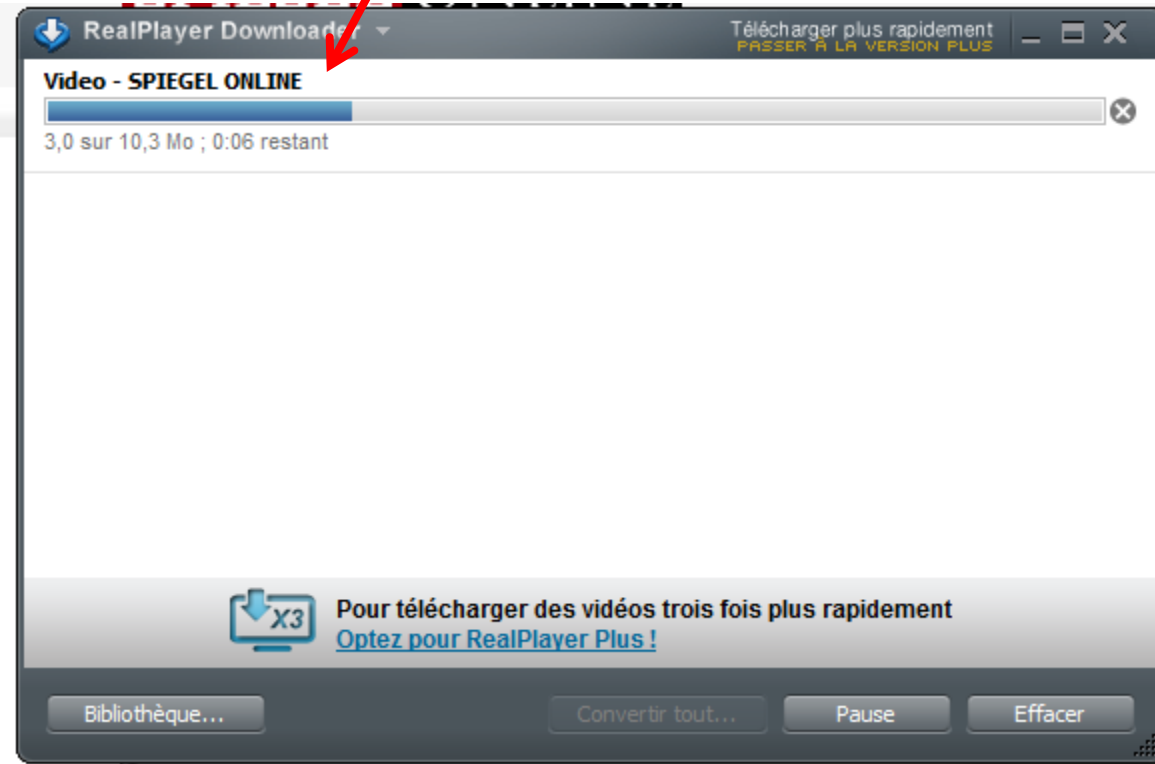

La vidéo se charge.